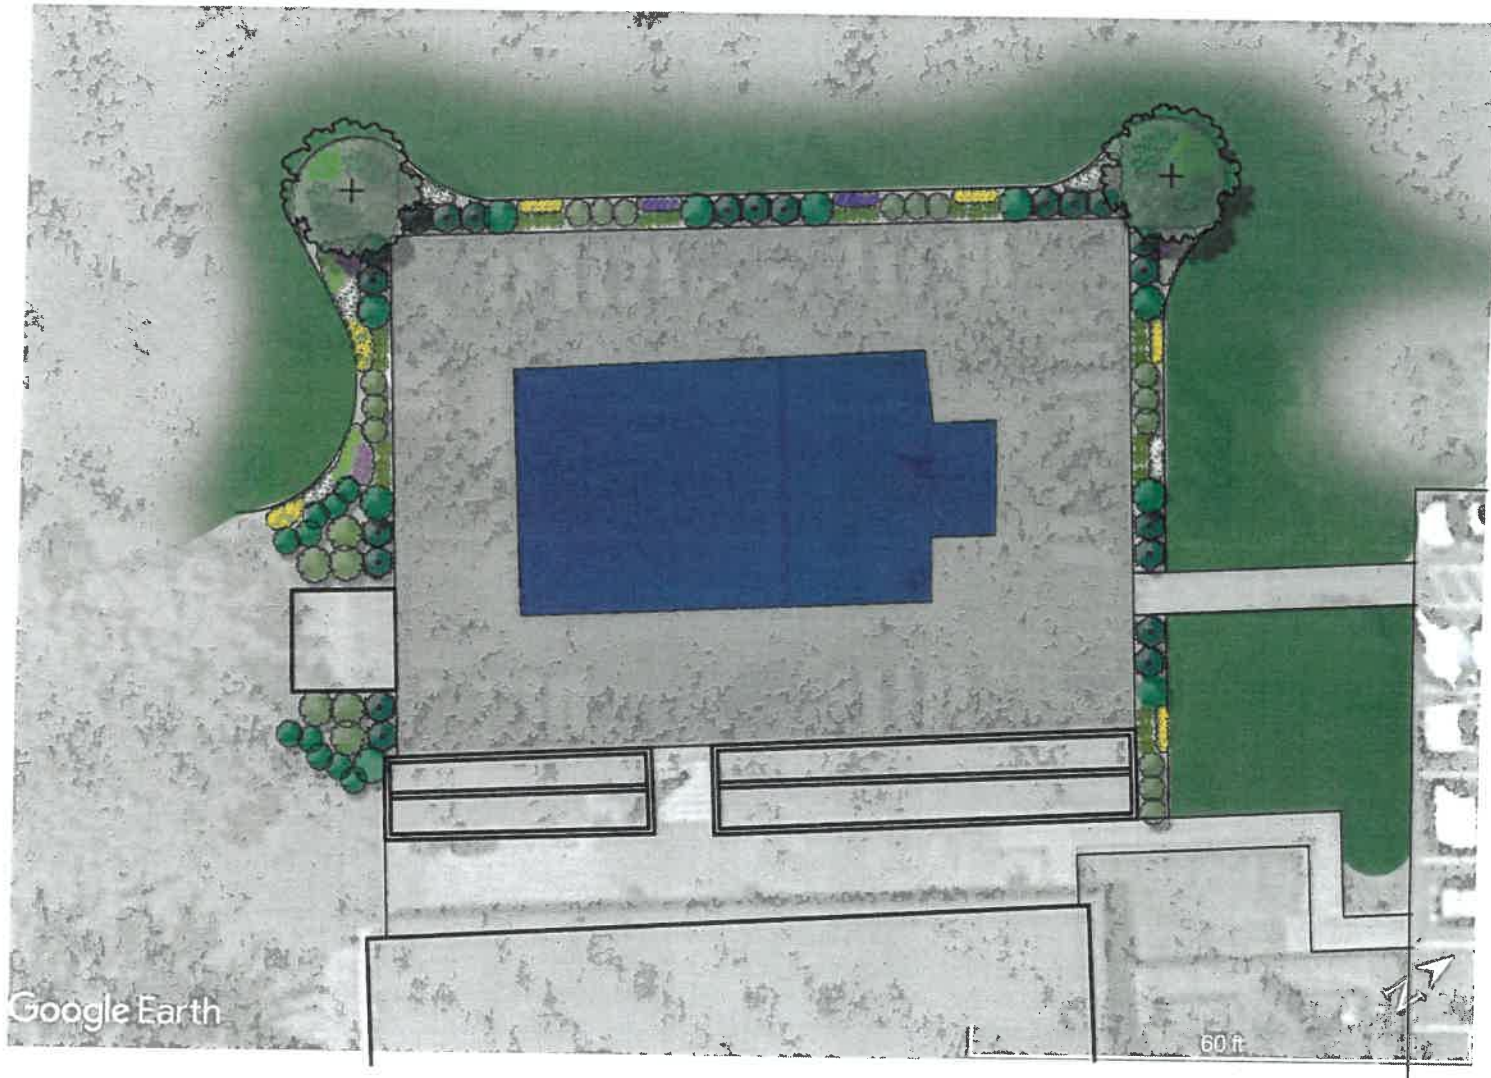

PROPOSED RENOVATIONS

NOTE: DIGITAL RENDERING SHOWS PLANTS BLOOMING AT THE SAME TIME. IN REALITY, THE PLANTS WILL BLOOM AT VARIOUS TIMES THROUGHOUT THE SEASON. ALSO, PLANT HEIGHTS SHOWN REPRESENT THE PLANT'S SIZE ONCE IT HAS REACHED MATURITY.

Blue Wonder Cat Mint
(*Nepeta x foucaenii* 'Blue Wonder')

Daisy
(*Lacanthemum x superbum* 'Snow Cap')

Variegated Lilyturf
(*Liriope muscari* 'Variegata')

EXISTING CONDITIONS

LANDSCAPE BED RENOVATION

ROYAL CREST

10 RAINBOW POND ROAD
WALPOLE, MA

DESIGNER: CLD
DATE: 09/21/2020
SHEET 1 OF 1

BRIGHTVIEW RESERVES ITS COPYRIGHT & INTELLECTUAL PROPERTY RIGHTS TO THESE PLANS. THESE PLANS MAY NOT BE REPRODUCED, CHANGED, OR COPIED IN ANY FORM OR ASSIGNED TO A THIRD PARTY WITHOUT THE CONSENT OF BRIGHTVIEW.

LANDSCAPE RENOVATION PLAN

ROYAL CREST

10 RAINBOW POND ROAD
WALPOLE, MA

DESIGNER: CLD
DATE: 09/21/2020
SHEET 1 OF 1

BrightView
Landscape Services

BRIGHTVIEW RESERVES ITS COPYRIGHT & INTELLECTUAL PROPERTY RIGHTS TO THESE PLANS. THESE PLANS MAY NOT BE REPRODUCED, CHANGED, OR COPIED IN ANY FORM OR ASSIGNED TO A THIRD PARTY WITHOUT THE CONSENT OF BRIGHTVIEW.